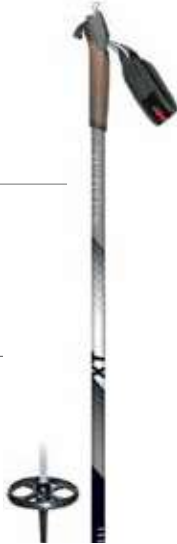

SM 5221 DISCOVERY 68

sidecut 68-60-65
lengths (cm) 160,170,180,190
construction CAP
core ULTRA LITE WOOD CORE
base SOLLTE BASE
SS810 GRIP BASE
steel edge YES
binding NNN BC AUTO

PA 3061 XT

Length 120-160 CM
Tube AL 5083
Ø 16 MM
Basket BACKCOUNTRY
Tip STEEL
Grip CORK
Glove XC COMFORT AL