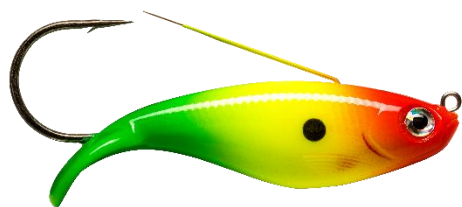

RYGR – Red Yellow Green Red