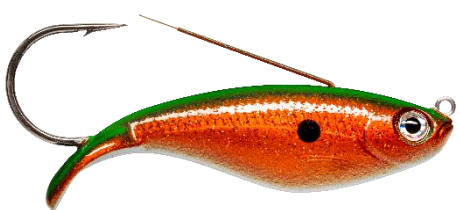

HFCGR – Hologram Flake Copper Green