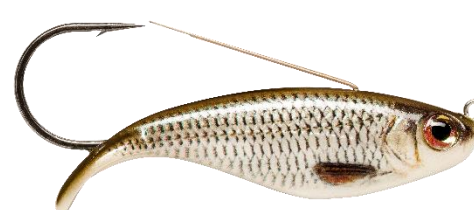

ROL – Live Roach