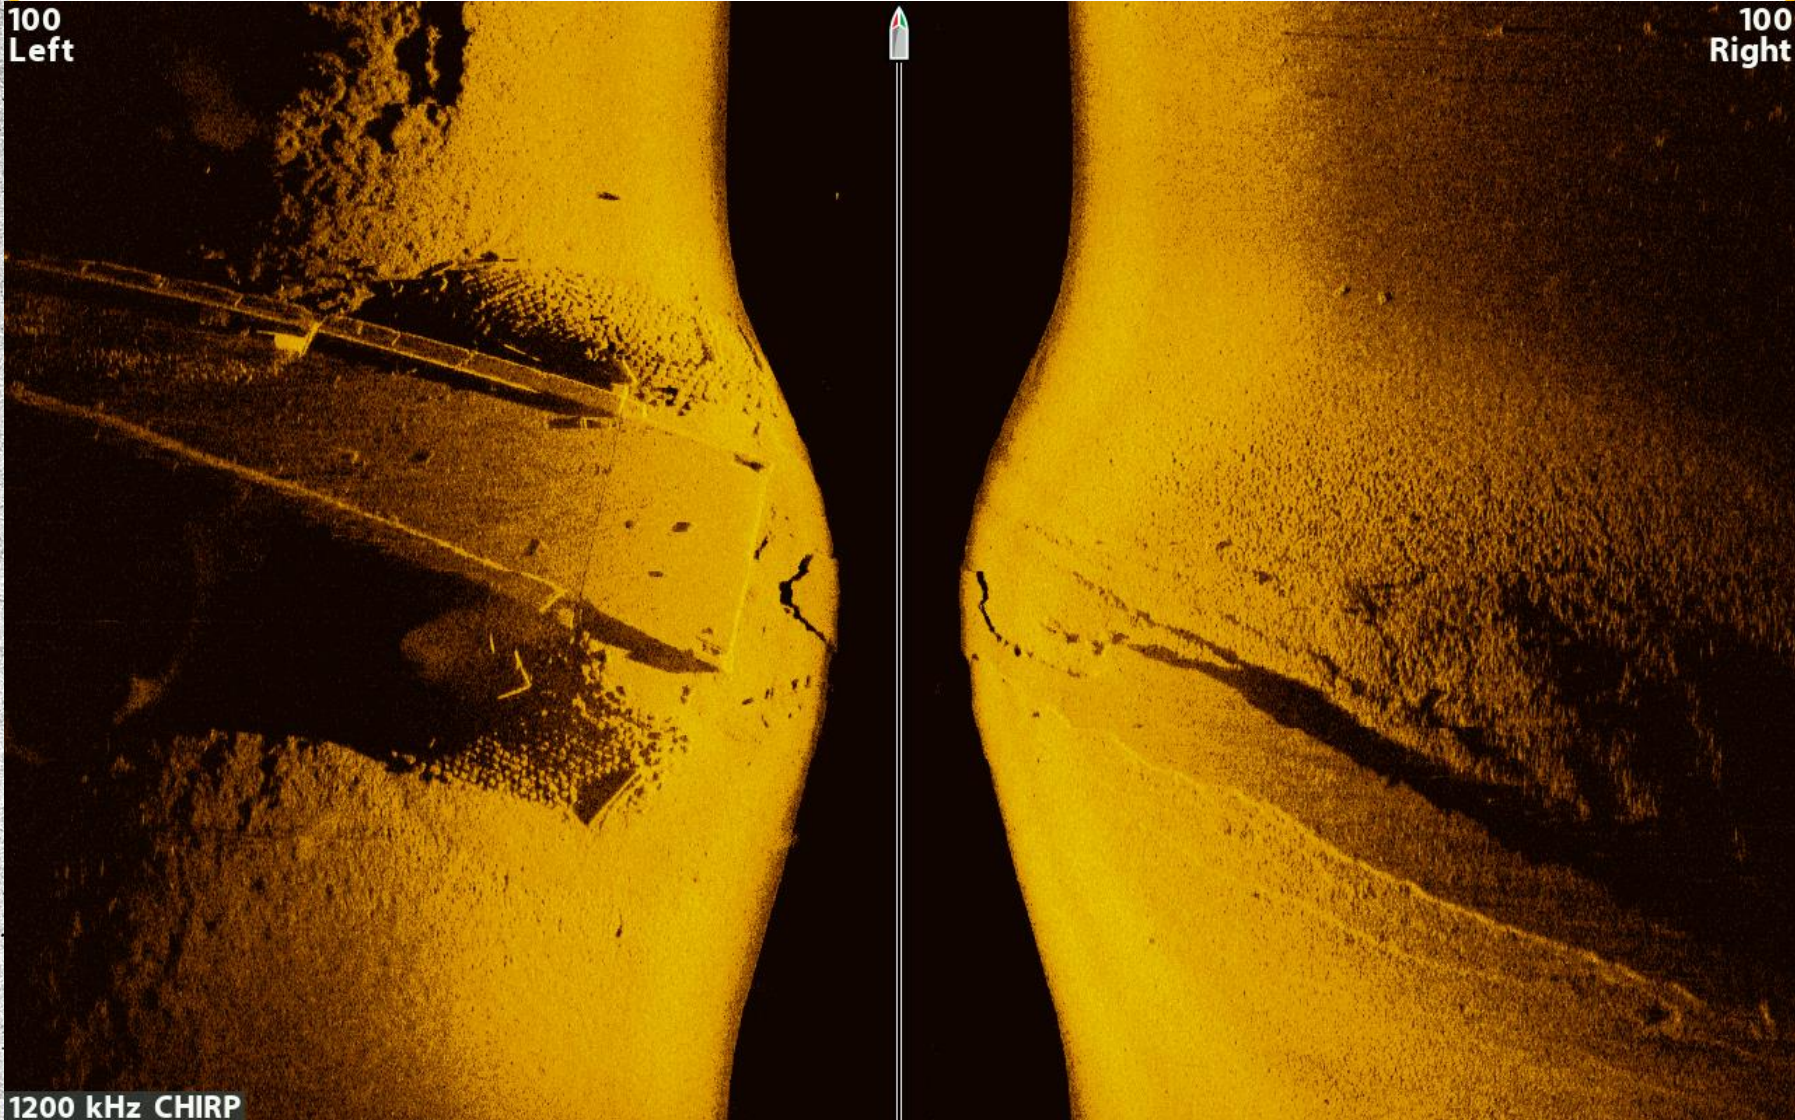

MEGA IMAGING

100
Left

100
Right

1200 kHz CHIRP

HUMMINBIRD.

MINN-KOTA

CANNON