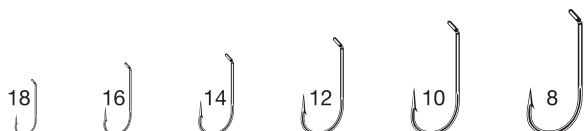

## NATIONAL DRY FLY

Vanadium steel

Turned-Down Eye

Forged

Fine Wire

Цвет	Упаковка	Box 1000 (T2)	20 шт. (H4)
BZ - Bronze		●	●